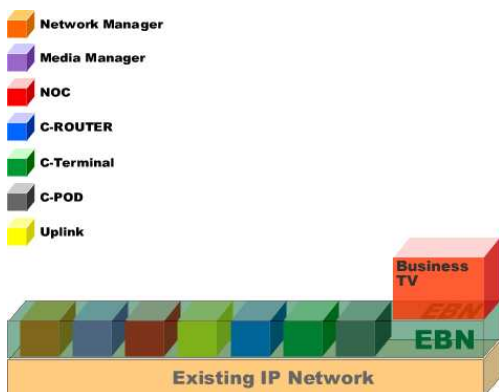

The Solution

Castify EBN™ is Castify Networks' software-only Enterprise IPTV Platform. EBN enables enterprise content management teams to easily manage the distribution, delivery and playout of video assets for their Business TV programs and channels.

Figure 1. EBN is a fully integrated suite of products that install on existing network infrastructure to enable sophisticated, large-scale Business TV deployments.

- The EBN Business TV Platform solution runs as an overlay network on existing terrestrial and satellite infrastructure network enabling a hybrid content network in which terrestrial delivery replaces parts of the existing satellite network infrastructure.
- EBN provides live and on-demand video transport, scheduling and playout capabilities.
- EBN's open APIs enable full integration with existing enterprise solutions such as caching software, Intranet portals and network settings.